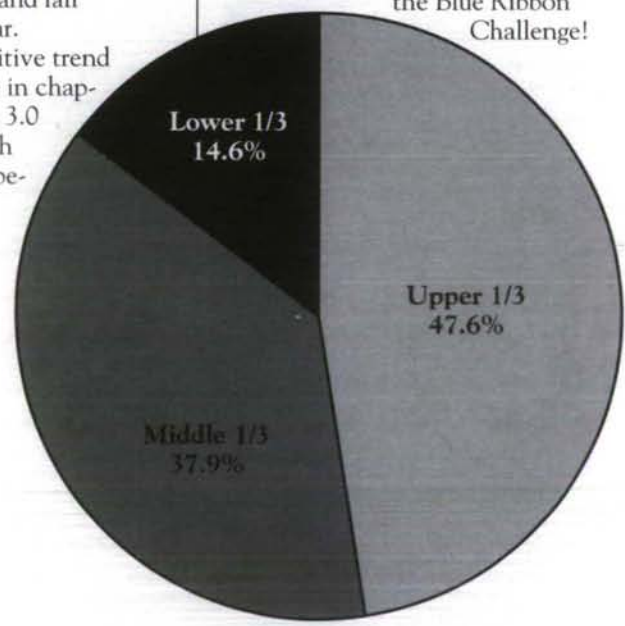

Let's look for a Blue Ribbon Year. Pi Beta Phis aim for a 3.0 GPA. Meet the Blue Ribbon Challenge!

Figure 3
1989 Campus Rankings
(98/123 chapters)

Figure 4
1990 Campus Rankings
(103/128 chapters)

Making the Grade