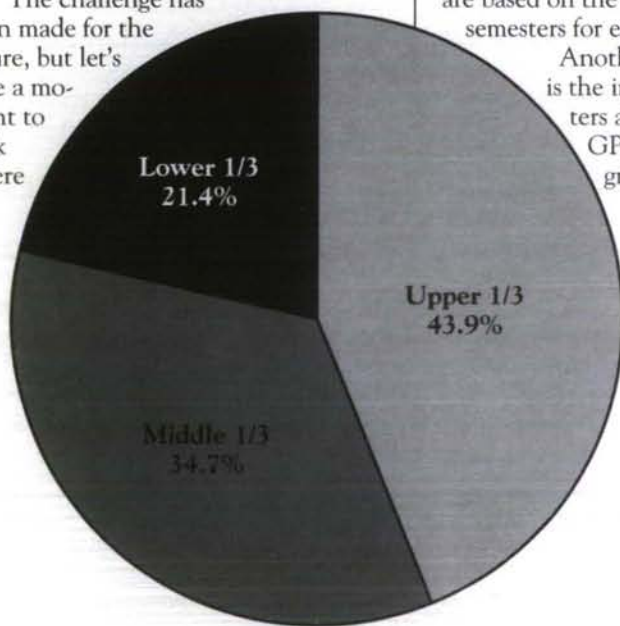

Let's look for a Blue Ribbon Year. Pi Beta Phis aim for a 3.0 GPA. Meet the Blue Ribbon Challenge!

Figure 3
1989 Campus Rankings
(98/123 chapters)

Figure 4
1990 Campus Rankings
(103/128 chapters)

Making the Grade